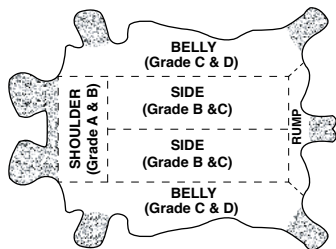

PRODUCT SPECIFICATIONS

GLD2-SIZE-POB

TOP GRAIN COW LEATHER DRIVERS WITH KEYSTONE THUMB

Material	STYLE	CUFF	LINING	COLOR	CASE PACK	GRADE
GRAIN COW LEATHER	GUNN CUT	KEYSTONE THUMB	UNLINED	BEIGE	10DZ/CS	A/B

GRADES OF LEATHER

GUNN CUT

FEATURES

- FULL LEATHER PALM
- KEYSTONE THUMB
- FULL LEATHER BACK
- ELASTIC BACK

PACKAGING SPECIFICATIONS

MFG#	UPC	SIZE	CASE WEIGHT (lbs)	PALLET	TIER	HIGH	CUBIC FEET	COUNTRY OF ORIGIN
GLD2-SM-P0B	76358395001	SMALL	45.6	24	4	6	1.85	CHINA
GLD2-MD-P0B	76358395002	MEDIUM	45.6	24	4	6	1.85	CHINA
GLD2-LG-P0B	76358395003	LARGE	45.6	24	4	6	1.85	CHINA
GLD2-XL-P0B	76358395004	X-LARGE	45.6	24	4	6	1.85	CHINA
GLD2-2X-P0B	76358395005	2X-LARGE	45.6	24	4	6	1.85	CHINA