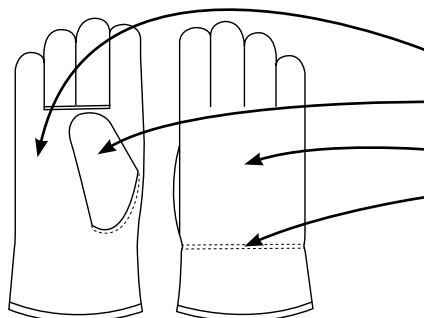

PRODUCT SPECIFICATIONS

GLD2-SIZE-POB

TOP GRAIN COW LEATHER DRIVERS WITH KEYSTONE THUMB

Material	STYLE	CUFF	LINING	COLOR	CASE PACK	GRADE
GRAIN COW LEATHER	GUNN CUT	KEYSTONE THUMB	UNLINED	BEIGE	10DZ/CS	A/B

GRADES OF LEATHER

GUNN CUT

FEATURES

- FULL LEATHER PALM
- KEYSTONE THUMB
- FULL LEATHER BACK
- ELASTIC BACK

PACKAGING SPECIFICATIONS

MFG#	UPC	SIZE	CASE WEIGHT (lbs)	PALLET	TIER	HIGH	CUBIC FEET	COUNTRY OF ORIGIN
GLD2-SM-P0B	76358395001	SMALL	45.6	24	4	6	1.85	CHINA
GLD2-MD-P0B	76358395002	MEDIUM	45.6	24	4	6	1.85	CHINA
GLD2-LG-P0B	76358395003	LARGE	45.6	24	4	6	1.85	CHINA
GLD2-XL-P0B	76358395004	X-LARGE	45.6	24	4	6	1.85	CHINA
GLD2-2X-P0B	76358395005	2X-LARGE	45.6	24	4	6	1.85	CHINA