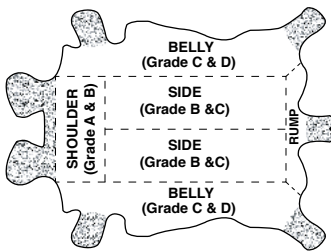

PRODUCT SPECIFICATIONS

GLD5-SIZE-POB

TOP GRAIN PIG LEATHER DRIVERS WITH KEYSTONE THUMB

Material	STYLE	CUFF	LINING	COLOR	CASE PACK	GRADE
GRAIN PIG LEATHER	GUNN CUT	KEYSTONE THUMB	UNLINED	BEIGE	10DZ/CS	A/B

GRADES OF LEATHER

GUNN CUT

FEATURES

- FULL LEATHER PALM
- KEYSTONE THUMB
- FULL LEATHER BACK
- ELASTIC BACK

PACKAGING SPECIFICATIONS

MFG#	UPC	SIZE	CASE WEIGHT (lbs)	PALLET	TIER	HIGH	CUBIC FEET	COUNTRY OF ORIGIN
GLD5-SM-P0B	76358396353	SMALL	32.6	20	4	5	1.37	CHINA
GLD5-MD-P0B	76358396354	MEDIUM	32.6	20	4	5	1.37	CHINA
GLD5-LG-P0B	76358396355	LARGE	32.6	20	4	5	1.37	CHINA
GLD5-XL-P0B	76358395542	X-LARGE	32.6	20	4	5	1.37	CHINA
GLD5-2X-P0B	76358396356	2X-LARGE	32.6	20	4	5	1.37	CHINA