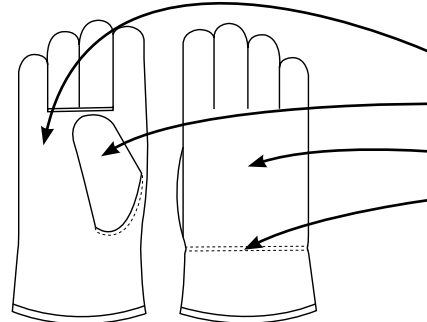

PRODUCT SPECIFICATIONS

GLD5-SIZE-POB

TOP GRAIN PIG LEATHER DRIVERS WITH KEYSTONE THUMB

Material	STYLE	CUFF	LINING	COLOR	CASE PACK	GRADE
GRAIN PIG LEATHER	GUNN CUT	KEYSTONE THUMB	UNLINED	BEIGE	10DZ/CS	A/B

GRADES OF LEATHER

GUNN CUT

FEATURES

- FULL LEATHER PALM
- KEYSTONE THUMB
- FULL LEATHER BACK
- ELASTIC BACK

PACKAGING SPECIFICATIONS

MFG#	UPC	SIZE	CASE WEIGHT (lbs)	PALLET	TIER	HIGH	CUBIC FEET	COUNTRY OF ORIGIN
GLD5-SM-P0B	76358396353	SMALL	32.6	20	4	5	1.37	CHINA
GLD5-MD-P0B	76358396354	MEDIUM	32.6	20	4	5	1.37	CHINA
GLD5-LG-P0B	76358396355	LARGE	32.6	20	4	5	1.37	CHINA
GLD5-XL-P0B	76358395542	X-LARGE	32.6	20	4	5	1.37	CHINA
GLD5-2X-P0B	76358396356	2X-LARGE	32.6	20	4	5	1.37	CHINA