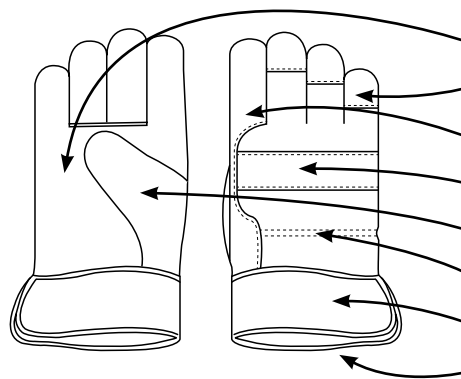

PRODUCT SPECIFICATIONS

GLL1-SIZE-GP

PREMIUM GRADE SPLIT LEATHER WITH RUBBERIZED SAFETY CUFF & PILE LINING

Material	GRADE	STYLE	CUFF	THUMB	LINING	COLOR	CASE PACK
SPLIT COW	A	GUNN CUT	2.5" SAFETY CUFF	WING	PILE	GRAY/BLUE/ RED	6 DZ

GRADES OF LEATHER

GUNN CUT

FEATURES

- FULL LEATHER PALM
- LEATHER FINGER TIPS
- FULL LEATHER FOREFINGER
- KNUCKLE STRAP
- WING THUMB
- ELASTIC BACK
- RUBBERIZED SAFETY CUFF
- PILE LINING

PACKAGING SPECIFICATIONS

MFG#	UPC	SIZE	CASE WEIGHT (lbs)	PALLET	TIER	HIGH	CUBIC FEET	COUNTRY OF ORIGIN
GLL1-LG-GP	76358396458	LARGE	61.1	16	4	4	3.14	CHINA
GLL1-XL-GP	76358395541	X-LARGE	61.1	16	4	4	3.14	CHINA

385 Long Hill Road Guilford, CT 06437 | t: 860.767.2600 800.821.5702 | f: 860.767.0205 800.783.2987 | www.safety-zone.com