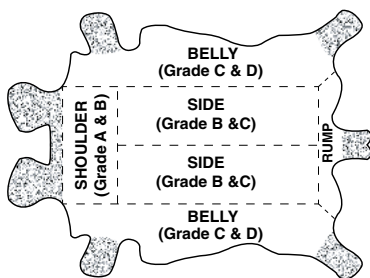

PRODUCT SPECIFICATIONS

GLL1-SIZE-GP

PREMIUM GRADE SPLIT LEATHER WITH RUBBERIZED SAFETY CUFF & PILE LINING

Material	GRADE	STYLE	CUFF	THUMB	LINING	COLOR	CASE PACK
SPLIT COW	A	GUNN CUT	2.5" SAFETY CUFF	WING	PILE	GRAY/BLUE/ RED	6 DZ

GRADES OF LEATHER

GUNN CUT

FEATURES

- FULL LEATHER PALM
- LEATHER FINGER TIPS
- FULL LEATHER FOREFINGER
- KNUCKLE STRAP
- WING THUMB
- ELASTIC BACK
- RUBBERIZED SAFETY CUFF
- PILE LINING

PACKAGING SPECIFICATIONS

MFG#	UPC	SIZE	CASE WEIGHT (lbs)	PALLET	TIER	HIGH	CUBIC FEET	COUNTRY OF ORIGIN
GLL1-LG-GP	76358396458	LARGE	61.1	16	4	4	3.14	CHINA
GLL1-XL-GP	76358395541	X-LARGE	61.1	16	4	4	3.14	CHINA

385 Long Hill Road Guilford, CT 06437 | t: 860.767.2600 800.821.5702 | f: 860.767.0205 800.783.2987 | www.safety-zone.com