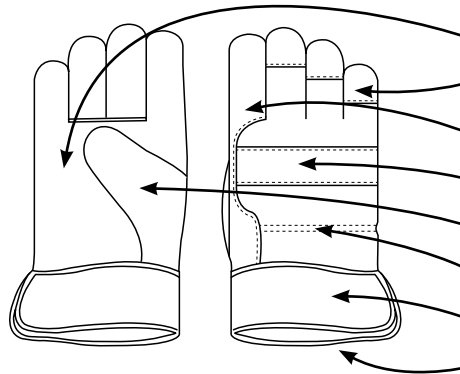

PRODUCT SPECIFICATIONS

GLL1-XL-B3A

PREMIUM GRADE SPLIT COW LEATHER WITH RUBBERIZED SAFETY CUFF & JERSEY LINING

Material	GRADE	STYLE	CUFF	THUMB	LINING	COLOR	CASE PACK
SPLIT COW	A	GUNN CUT	2.5" SAFETY CUFF	WING	JERSEY	GRAY/ORANGE	10 DZ

GRADES OF LEATHER

GUNN CUT

FEATURES

- FULL LEATHER PALM
- LEATHER FINGER TIPS
- FULL LEATHER FOREFINGER
- KNUCKLE STRAP
- WING THUMB
- ELASTIC BACK
- RUBBERIZED SAFETY CUFF
- JERSEY LINING

PACKAGING SPECIFICATIONS

MFG#	UPC	SIZE	CASE WEIGHT (lbs)	PALLET	TIER	HIGH	CUBIC FEET	COUNTRY OF ORIGIN
GLL1-XL-B3A	76358396235	X-LARGE	89.3	16	4	4	3.88	CHINA