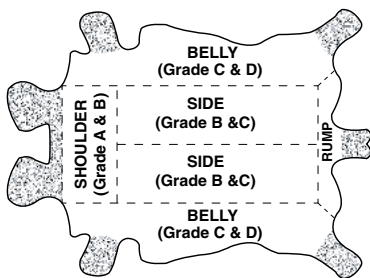

PRODUCT SPECIFICATIONS

GLL1-XL-B3A

PREMIUM GRADE SPLIT COW LEATHER WITH RUBBERIZED SAFETY CUFF & JERSEY LINING

Material	GRADE	STYLE	CUFF	THUMB	LINING	COLOR	CASE PACK
SPLIT COW	A	GUNN CUT	2.5" SAFETY CUFF	WING	JERSEY	GRAY/ORANGE	10 DZ

GRADES OF LEATHER

GUNN CUT

FEATURES

- FULL LEATHER PALM
- LEATHER FINGER TIPS
- FULL LEATHER FOREFINGER
- KNUCKLE STRAP
- WING THUMB
- ELASTIC BACK
- RUBBERIZED SAFETY CUFF
- JERSEY LINING

PACKAGING SPECIFICATIONS

MFG#	UPC	SIZE	CASE WEIGHT (lbs)	PALLET	TIER	HIGH	CUBIC FEET	COUNTRY OF ORIGIN
GLL1-XL-B3A	76358396235	X-LARGE	89.3	16	4	4	3.88	CHINA