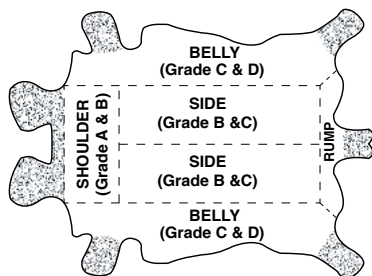

## GLL5-SIZE-POB-TH

### PREMIUM TOP GRAIN PIG LEATHER DRIVERS WITH KEYSTONE THUMB & THINSULATE™ LINING

Material	GRADE	STYLE	CUFF	THUMB	LINING	COLOR	CASE PACK
GRAIN PIG	A	GUNN CUT	STRAIGHT	KEYSTONE	THINSULATE™	NATURAL	6 DZ/CS

#### GRADES OF LEATHER

### PACKAGING SPECIFICATIONS

MFG#	UPC	SIZE	CASE WEIGHT (lbs)	PALLET	TIER	HIGH	CUBIC FEET	COUNTRY OF ORIGIN
GLL5-LG-P0B-TH	76358396451	LARGE	28	20	4	5	2.08	CHINA
GLL5-XL-P0B-TH	76358396452	X-LARGE	28	20	4	5	2.08	CHINA