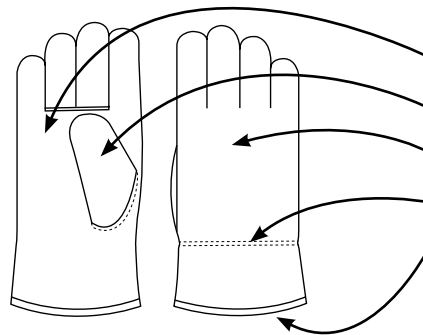

GUNN CUT

FEATURES

- FULL GRAIN LEATHER PALM
- KEYSTONE THUMB
- FULL LEATHER BACK
- ELASTIC BACK
- THINSULATE™ LINING

PACKAGING SPECIFICATIONS

MFG#	UPC	SIZE	CASE WEIGHT (lbs)	PALLET	TIER	HIGH	CUBIC FEET	COUNTRY OF ORIGIN
GLL5-LG-P0B-TH	76358396451	LARGE	28	20	4	5	2.08	CHINA
GLL5-XL-P0B-TH	76358396452	X-LARGE	28	20	4	5	2.08	CHINA