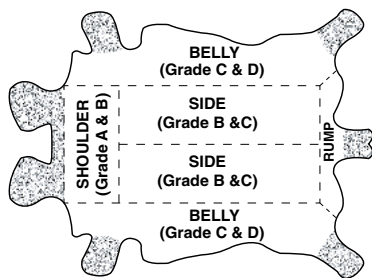

PRODUCT SPECIFICATIONS

GLP1-MN-B3A

GUNN CUT LEATHER PALM WITH RUBBERIZED SAFETY CUFF

Material	STYLE	CUFF	LINING	COLOR	CASE PACK	GRADE
SPLIT COW LEATHER	GUNN CUT	RUBBERIZED SAFETY	COTTON	GREY/ORANGE	10DZ/CS	A

GRADES OF LEATHER

GUNN CUT

FEATURES

- FULL LEATHER PALM
- LEATHER FINGER TIPS
- FULL LEATHER FOREFINGER
- KNUCKLE STRAP
- WING THUMB
- ELASTIC BACK
- RUBBERIZED SAFETY CUFF

PACKAGING SPECIFICATIONS

MFG#	UPC	SIZE	CASE WEIGHT (lbs)	PALLET	TIER	HIGH	CUBIC FEET	COUNTRY OF ORIGIN
GLP1-MN-B3A	76358396342	MENS	73.1	16	4	4	2.67	CHINA