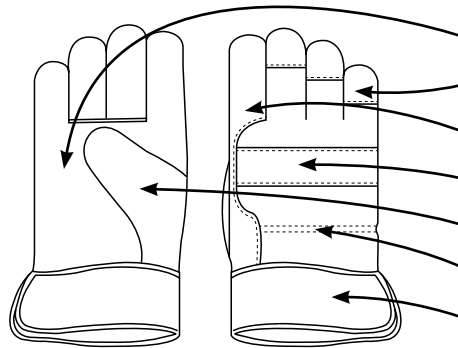

PRODUCT SPECIFICATIONS

GLP1-MN-B3A

GUNN CUT LEATHER PALM WITH RUBBERIZED SAFETY CUFF

Material	STYLE	CUFF	LINING	COLOR	CASE PACK	GRADE
SPLIT COW LEATHER	GUNN CUT	RUBBERIZED SAFETY	COTTON	GREY/ORANGE	10DZ/CS	A

GRADES OF LEATHER

GUNN CUT

FEATURES

- FULL LEATHER PALM
- LEATHER FINGER TIPS
- FULL LEATHER FOREFINGER
- KNUCKLE STRAP
- WING THUMB
- ELASTIC BACK
- RUBBERIZED SAFETY CUFF

PACKAGING SPECIFICATIONS

MFG#	UPC	SIZE	CASE WEIGHT (lbs)	PALLET	TIER	HIGH	CUBIC FEET	COUNTRY OF ORIGIN
GLP1-MN-B3A	76358396342	MENS	73.1	16	4	4	2.67	CHINA