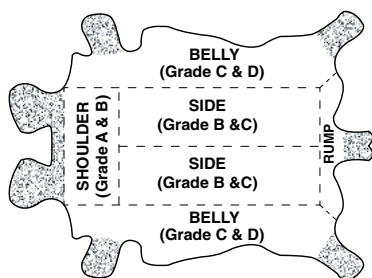

PRODUCT SPECIFICATIONS

GLP1-MN-E2D

GUNN CUT LEATHER PATCH PALM WITH PASTED SAFETY CUFF

Material	STYLE	CUFF	LINING	COLOR	CASE PACK	GRADE
SPLIT COW LEATHER	GUNN CUT	PASTED SAFETY	COTTON	RED/BLUE/BLACK	10DZ/CS	B

GRADES OF LEATHER

GUNN CUT

FEATURES

- PATCH LEATHER PALM
- LEATHER FINGER TIPS
- FULL LEATHER FOREFINGER
- KNUCKLE STRAP
- WING THUMB
- ELASTIC BACK
- PASTED SAFETY CUFF

PACKAGING SPECIFICATIONS

MFG#	UPC	SIZE	CASE WEIGHT (lbs)	PALLET	TIER	HIGH	CUBIC FEET	COUNTRY OF ORIGIN
GLP1-MN-E2D	76358395532	MENS	33.3	16	4	4	2.42	CHINA