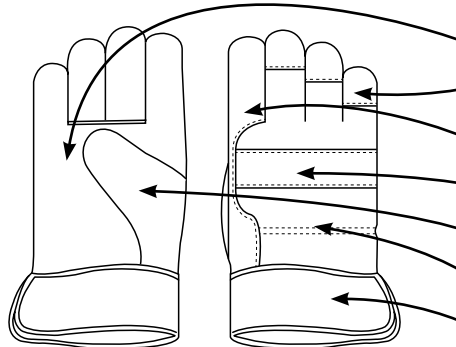

PRODUCT SPECIFICATIONS

GLP1-MN-E2D

GUNN CUT LEATHER PATCH PALM WITH PASTED SAFETY CUFF

Material	STYLE	CUFF	LINING	COLOR	CASE PACK	GRADE
SPLIT COW LEATHER	GUNN CUT	PASTED SAFETY	COTTON	RED/BLUE/BLACK	10DZ/CS	B

GRADES OF LEATHER

GUNN CUT

FEATURES

- PATCH LEATHER PALM
- LEATHER FINGER TIPS
- FULL LEATHER FOREFINGER
- KNUCKLE STRAP
- WING THUMB
- ELASTIC BACK
- PASTED SAFETY CUFF

PACKAGING SPECIFICATIONS

MFG#	UPC	SIZE	CASE WEIGHT (lbs)	PALLET	TIER	HIGH	CUBIC FEET	COUNTRY OF ORIGIN
GLP1-MN-E2D	76358395532	MENS	33.3	16	4	4	2.42	CHINA