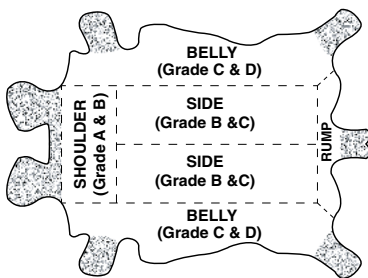

PRODUCT SPECIFICATIONS

GLP1-SIZE-A1C

CLUTE CUT LEATHER PALM WITH KNIT WRIST

Material	STYLE	CUFF	LINING	COLOR	CASE PACK	GRADE
SPLIT COW LEATHER	CLUTE CUT	KNIT WRIST	COTTON	GREEN/PINK	20DZ/CS	A/B

GRADES OF LEATHER

CLUTE CUT

FEATURES

- ONE PIECE LEATHER PALM
- STRAIGHT THUMB
- CLUTE CUT CANVAS BACK
- KNIT WRIST

PACKAGING SPECIFICATIONS

MFG#	UPC	SIZE	CASE WEIGHT (lbs)	PALLET	TIER	HIGH	CUBIC FEET	COUNTRY OF ORIGIN
GLP1-MN-A1C	76358390011	MENS	54.8	16	4	4	2.8	CHINA
GLP1-WN-A1C	76358396100	WOMENS	54.8	16	4	4	2.8	CHINA
GLP1-XL-A1C	76358396101	X-LARGE	54.8	16	4	4	2.8	CHINA