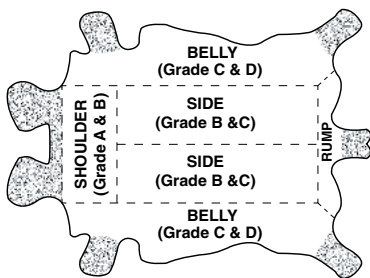

PRODUCT SPECIFICATIONS

GLP1-SIZE-C2C

GUNN CUT LEATHER PALM WITH PASTED SAFETY CUFF

Material	STYLE	CUFF	LINING	COLOR	CASE PACK	GRADE
SPLIT COW LEATHER	GUNN CUT	PASTED SAFETY	COTTON	RED/BLUE/BLACK	10DZ/CS	A/B

GRADES OF LEATHER

GUNN CUT

FEATURES

- FULL LEATHER PALM
- LEATHER FINGER TIPS
- FULL LEATHER FOREFINGER
- KNUCKLE STRAP
- WING THUMB
- ELASTIC BACK
- PASTED SAFETY CUFF

PACKAGING SPECIFICATIONS

MFG#	UPC	SIZE	CASE WEIGHT (lbs)	PALLET	TIER	HIGH	CUBIC FEET	COUNTRY OF ORIGIN
GLP1-MN-C2C	76358395520	MENS	44.4	16	4	4	2.42	CHINA
GLP1-WN-C2C	76358395153	WOMENS	44.4	16	4	4	2.42	CHINA