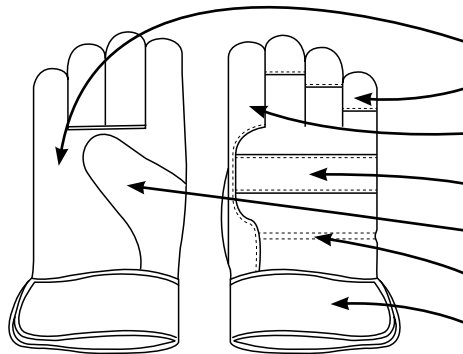

PRODUCT SPECIFICATIONS

GLP1-SIZE-C2C

GUNN CUT LEATHER PALM WITH PASTED SAFETY CUFF

Material	STYLE	CUFF	LINING	COLOR	CASE PACK	GRADE
SPLIT COW LEATHER	GUNN CUT	PASTED SAFETY	COTTON	RED/BLUE/BLACK	10DZ/CS	A/B

GRADES OF LEATHER

GUNN CUT

FEATURES

- FULL LEATHER PALM
- LEATHER FINGER TIPS
- FULL LEATHER FOREFINGER
- KNUCKLE STRAP
- WING THUMB
- ELASTIC BACK
- PASTED SAFETY CUFF

PACKAGING SPECIFICATIONS

MFG#	UPC	SIZE	CASE WEIGHT (lbs)	PALLET	TIER	HIGH	CUBIC FEET	COUNTRY OF ORIGIN
GLP1-MN-C2C	76358395520	MENS	44.4	16	4	4	2.42	CHINA
GLP1-WN-C2C	76358395153	WOMENS	44.4	16	4	4	2.42	CHINA