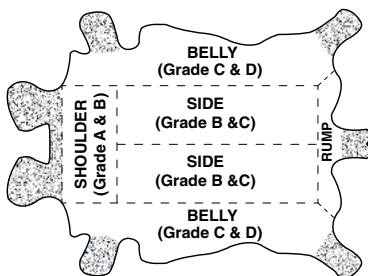

PRODUCT SPECIFICATIONS

GLP1-SIZE-H1C

GUNN CUT LEATHER PALM WITH KNIT WRIST

Material	STYLE	CUFF	LINING	COLOR	CASE PACK	GRADE
SPLIT COW LEATHER	GUNN CUT	KNIT WRIST	COTTON	GREEN/PINK	10DZ/CS	A/B

GRADES OF LEATHER

GUNN CUT

FEATURES

- FULL LEATHER PALM
- LEATHER FINGER TIPS
- FULL LEATHER FOREFINGER
- KNUCKLE STRAP
- WING THUMB
- KNIT WRIST

PACKAGING SPECIFICATIONS

MFG#	UPC	SIZE	CASE WEIGHT (lbs)	PALLET	TIER	HIGH	CUBIC FEET	COUNTRY OF ORIGIN
GLP1-MN-H1C	76358396339	MENS	60.8	16	4	4	2.22	CHINA
GLP1-WN-H1C	76358396340	WOMENS	60.8	16	4	4	2.22	CHINA