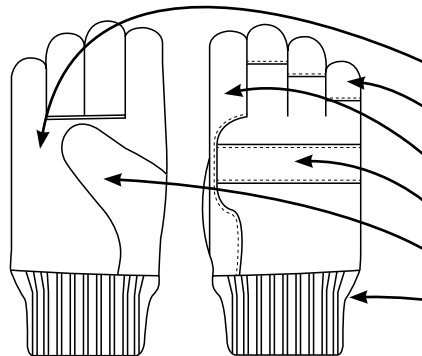

PRODUCT SPECIFICATIONS

GLP1-SIZE-H1C

GUNN CUT LEATHER PALM WITH KNIT WRIST

Material	STYLE	CUFF	LINING	COLOR	CASE PACK	GRADE
SPLIT COW LEATHER	GUNN CUT	KNIT WRIST	COTTON	GREEN/PINK	10DZ/CS	A/B

GRADES OF LEATHER

GUNN CUT

FEATURES

- FULL LEATHER PALM
- LEATHER FINGER TIPS
- FULL LEATHER FOREFINGER
- KNUCKLE STRAP
- WING THUMB
- KNIT WRIST

PACKAGING SPECIFICATIONS

MFG#	UPC	SIZE	CASE WEIGHT (lbs)	PALLET	TIER	HIGH	CUBIC FEET	COUNTRY OF ORIGIN
GLP1-MN-H1C	76358396339	MENS	60.8	16	4	4	2.22	CHINA
GLP1-WN-H1C	76358396340	WOMENS	60.8	16	4	4	2.22	CHINA