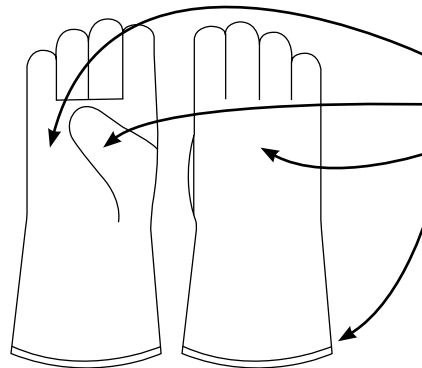

GUNN CUT

FEATURES

- FULL LEATHER PALM
- WING THUMB
- FULL LEATHER BACK
- 12¾" LENGTH

PACKAGING SPECIFICATIONS

MFG#	UPC	SIZE	CASE WEIGHT (lbs)	PALLET	TIER	HIGH	CUBIC FEET	COUNTRY OF ORIGIN
GLW1-MN-W8C	76358396215	MENS	67.8	16	4	4	2.29	CHINA