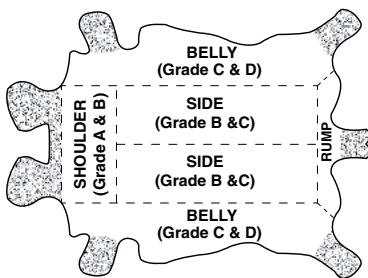

#### GRADES OF LEATHER

#### FEATURES

- FULL LEATHER PALM
- WING THUMB
- FULL LEATHER BACK
- 12¾" LENGTH