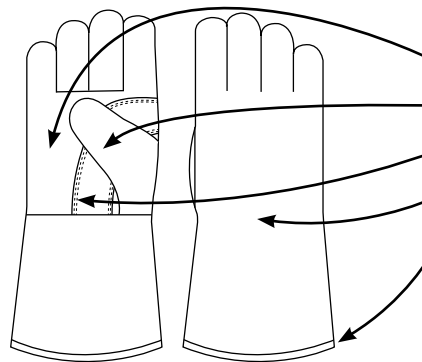

GUNN CUT

FEATURES

- FULL LEATHER PALM
- REINFORCED WING THUMB
- SEWN WITH DUPONT KEVLAR®
- FULL LEATHER BACK
- 12¾" LENGTH

PACKAGING SPECIFICATIONS

MFG#	UPC	SIZE	CASE WEIGHT (lbs)	PALLET	TIER	HIGH	CUBIC FEET	COUNTRY OF ORIGIN
GLW1-MN-W9A	76358396348	MENS	55.6	16	4	4	2.29	CHINA