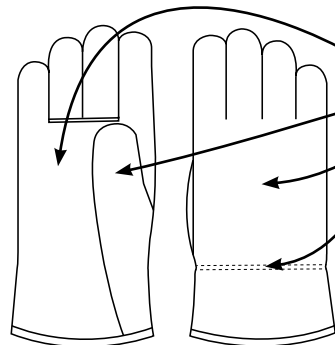

PRODUCT SPECIFICATIONS

GLD1-SIZE-S8C

SPLIT COW LEATHER DRIVERS WITH STRAIGHT THUMB

Material	STYLE	CUFF	LINING	COLOR	CASE PACK	GRADE
SPLIT COW LEATHER	GUNN CUT	STRAIGHT THUMB	UNLINED	GREY	10DZ/CS	A/B

GRADES OF LEATHER

GUNN CUT

FEATURES

- FULL LEATHER PALM
- STRAIGHT THUMB
- FULL LEATHER BACK
- ELASTIC BACK

HEM COLOR CODE

SIZE	COLOR
SMALL	RED
MEDIUM	GREEN
LARGE	BROWN
X-LARGE	BLUE

PACKAGING SPECIFICATIONS

MFG#	UPC	SIZE	CASE WEIGHT (lbs)	PALLET	TIER	HIGH	CUBIC FEET	COUNTRY OF ORIGIN
GLD1-SM-S8C	76358396349	SMALL	45.6	20	4	5	1.82	CHINA
GLD1-MD-S8C	76358396350	MEDIUM	45.6	20	4	5	1.82	CHINA
GLD1-LG-S8C	76358396351	LARGE	45.6	20	4	5	1.82	CHINA
GLD1-XL-S8C	76358396352	X-LARGE	45.6	20	4	5	1.82	CHINA