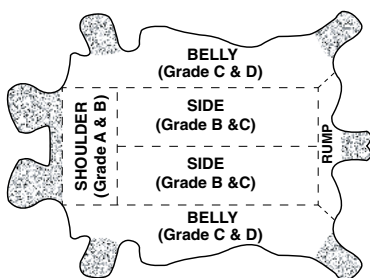

PRODUCT SPECIFICATIONS

GLD1-SIZE-S8C

SPLIT COW LEATHER DRIVERS WITH STRAIGHT THUMB

Material	STYLE	CUFF	LINING	COLOR	CASE PACK	GRADE
SPLIT COW LEATHER	GUNN CUT	STRAIGHT THUMB	UNLINED	GREY	10DZ/CS	A/B

GRADES OF LEATHER

GUNN CUT

FEATURES

- FULL LEATHER PALM
- STRAIGHT THUMB
- FULL LEATHER BACK
- ELASTIC BACK

HEM COLOR CODE

SIZE	COLOR
SMALL	RED
MEDIUM	GREEN
LARGE	BROWN
X-LARGE	BLUE

PACKAGING SPECIFICATIONS

MFG#	UPC	SIZE	CASE WEIGHT (lbs)	PALLET	TIER	HIGH	CUBIC FEET	COUNTRY OF ORIGIN
GLD1-SM-S8C	76358396349	SMALL	45.6	20	4	5	1.82	CHINA
GLD1-MD-S8C	76358396350	MEDIUM	45.6	20	4	5	1.82	CHINA
GLD1-LG-S8C	76358396351	LARGE	45.6	20	4	5	1.82	CHINA
GLD1-XL-S8C	76358396352	X-LARGE	45.6	20	4	5	1.82	CHINA