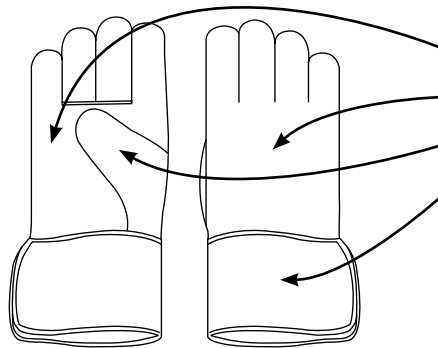

PRODUCT SPECIFICATIONS

GLF1-MN-G1C

GUNN CUT LEATHER WITH 4 ½” RUBBERIZED SAFETY CUFF

| Material | STYLE | CUFF | LINING | COLOR | CASE PACK | GRADE |
|-------------------|----------|---------------------|--------|------------|-----------|-------|
| SPLIT COW LEATHER | GUNN CUT | RUBBERIZED GAUNTLET | COTTON | GREEN/PINK | 10DZ/CS | A/B |

GRADES OF LEATHER

GUNN CUT

FEATURES

- FULL LEATHER PALM
- FULL LEATHER BACK
- WING THUMB
- 4 ½” RUBBERIZED SAFETY CUFF

PACKAGING SPECIFICATIONS

| MFG# | UPC | SIZE | CASE WEIGHT (lbs) | PALLET | TIER | HIGH | CUBIC FEET | COUNTRY OF ORIGIN |
|-------------|-------------|------|-------------------|--------|------|------|------------|-------------------|
| GLF1-MN-G1C | 76358396346 | MENS | 85.2 | 16 | 4 | 4 | 2.97 | CHINA |