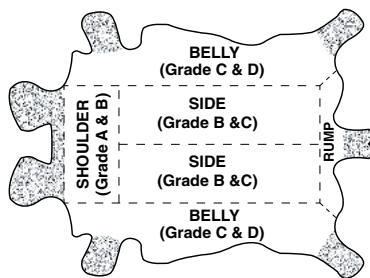

PRODUCT SPECIFICATIONS

GLF1-MN-G1C

GUNN CUT LEATHER WITH 4 ½” RUBBERIZED SAFETY CUFF

| Material | STYLE | CUFF | LINING | COLOR | CASE PACK | GRADE |
|-------------------|----------|---------------------|--------|------------|-----------|-------|
| SPLIT COW LEATHER | GUNN CUT | RUBBERIZED GAUNTLET | COTTON | GREEN/PINK | 10DZ/CS | A/B |

GRADES OF LEATHER

GUNN CUT

FEATURES

- FULL LEATHER PALM
- FULL LEATHER BACK
- WING THUMB
- 4 ½” RUBBERIZED SAFETY CUFF

PACKAGING SPECIFICATIONS

| MFG# | UPC | SIZE | CASE WEIGHT (lbs) | PALLET | TIER | HIGH | CUBIC FEET | COUNTRY OF ORIGIN |
|-------------|-------------|------|-------------------|--------|------|------|------------|-------------------|
| GLF1-MN-G1C | 76358396346 | MENS | 85.2 | 16 | 4 | 4 | 2.97 | CHINA |