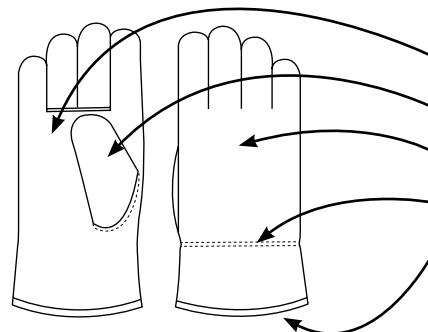

PRODUCT SPECIFICATIONS

GLL1-SIZE-SF

PREMIUM SPLIT COW LEATHER DRIVERS WITH STRAIGHT THUMB & FLANNEL LINING

Material	GRADE	STYLE	CUFF	THUMB	LINING	COLOR	CASE PACK
SPLIT COW	A	GUNN CUT	STRAIGHT	STRAIGHT	FLANNEL	RUSSETT	6 DZ

PACKAGING SPECIFICATIONS

MFG#	UPC	SIZE	HEM COLOR	CASE WEIGHT (lbs)	PALLET	TIER	HIGH	CUBIC FEET	COUNTRY OF ORIGIN
GLL1-LG-SF	76358396456	LARGE	BROWN	35.7	24	4	6	1.4	CHINA
GLL1-XL-SF	76358396457	X-LARGE	BLUE	35.7	24	4	6	1.4	CHINA

GRADES OF LEATHER

GUNN CUT

FEATURES

- FULL GRAIN LEATHER PALM
- KEYSTONE THUMB
- FULL LEATHER BACK
- ELASTIC BACK
- FLANNEL LINING

385 Long Hill Road Guilford, CT 06437 | t: 860.767.2600 800.821.5702 | f: 860.767.0205 800.783.2987 | www.safety-zone.com