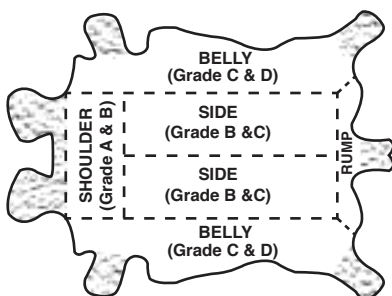

PRODUCT SPECIFICATIONS

GLL1-SIZE-SF

PREMIUM SPLIT COW LEATHER DRIVERS WITH STRAIGHT THUMB & FLANNEL LINING

Material	GRADE	STYLE	CUFF	THUMB	LINING	COLOR	CASE PACK
SPLIT COW	A	GUNN CUT	STRAIGHT	STRAIGHT	FLANNEL	RUSSETT	6 DZ

PACKAGING SPECIFICATIONS

MFG#	UPC	SIZE	HEM COLOR	CASE WEIGHT (lbs)	PALLET	TIER	HIGH	CUBIC FEET	COUNTRY OF ORIGIN
GLL1-LG-SF	76358396456	LARGE	BROWN	35.7	24	4	6	1.4	CHINA
GLL1-XL-SF	76358396457	X-LARGE	BLUE	35.7	24	4	6	1.4	CHINA

GRADES OF LEATHER

GUNN CUT

FEATURES

- FULL GRAIN LEATHER PALM
- KEYSTONE THUMB
- FULL LEATHER BACK
- ELASTIC BACK
- FLANNEL LINING

385 Long Hill Road Guilford, CT 06437 | t: 860.767.2600 800.821.5702 | f: 860.767.0205 800.783.2987 | www.safety-zone.com