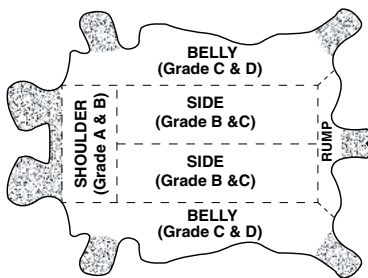

PRODUCT SPECIFICATIONS

GLL2-SIZE-KP

PREMIUM TOP GRAIN COW LEATHER DRIVERS WITH KEYSTONE THUMB & PILE LINING

Material	GRADE	STYLE	CUFF	THUMB	LINING	COLOR	CASE PACK
GRAIN COW	A	GUNN CUT	STRAIGHT	KEYSTONE	PILE	NATURAL	6 DZ

GRADES OF LEATHER

GUNN CUT

FEATURES

- FULL GRAIN LEATHER PALM
- KEYSTONE THUMB
- FULL LEATHER BACK
- ELASTIC BACK
- PILE LINING

PACKAGING SPECIFICATIONS

MFG#	UPC	SIZE	CASE WEIGHT (lbs)	PALLET	TIER	HIGH	CUBIC FEET	COUNTRY OF ORIGIN
GLL2-MD-KP	76358396453	MEDIUM	88.9	24	4	6	1.77	CHINA
GLL2-LG-KP	76358396454	LARGE	88.9	24	4	6	1.77	CHINA
GLL2-XL-KP	76358396455	X-LARGE	88.9	24	4	6	1.77	CHINA