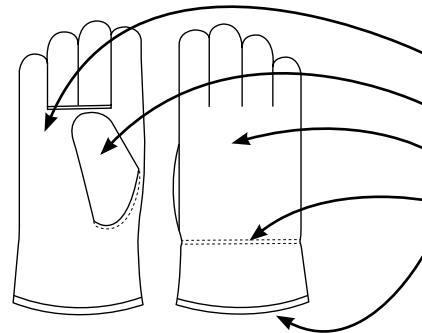

PRODUCT SPECIFICATIONS

GLL2-SIZE-KP

PREMIUM TOP GRAIN COW LEATHER DRIVERS WITH KEYSTONE THUMB & PILE LINING

Material	GRADE	STYLE	CUFF	THUMB	LINING	COLOR	CASE PACK
GRAIN COW	A	GUNN CUT	STRAIGHT	KEYSTONE	PILE	NATURAL	6 DZ

GRADES OF LEATHER

GUNN CUT

FEATURES

- FULL GRAIN LEATHER PALM
- KEYSTONE THUMB
- FULL LEATHER BACK
- ELASTIC BACK
- PILE LINING

PACKAGING SPECIFICATIONS

MFG#	UPC	SIZE	CASE WEIGHT (lbs)	PALLET	TIER	HIGH	CUBIC FEET	COUNTRY OF ORIGIN
GLL2-MD-KP	76358396453	MEDIUM	88.9	24	4	6	1.77	CHINA
GLL2-LG-KP	76358396454	LARGE	88.9	24	4	6	1.77	CHINA
GLL2-XL-KP	76358396455	X-LARGE	88.9	24	4	6	1.77	CHINA