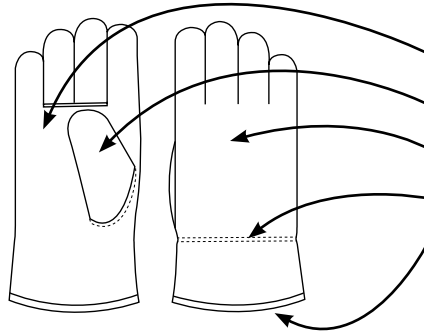

PRODUCT SPECIFICATIONS

GLL2-SIZE-POB

PREMIUM TOP GRAIN COW LEATHER DRIVERS WITH KEYSTONE THUMB & JERSEY LINING

Material	GRADE	STYLE	CUFF	THUMB	LINING	COLOR	CASE PACK
GRAIN COW	A	GUNN CUT	STRAIGHT	KEYSTONE	JERSEY	NATURAL	10 DZ/CS

GRADES OF LEATHER

GUNN CUT

FEATURES

- FULL GRAIN LEATHER PALM
- KEYSTONE THUMB
- FULL LEATHER BACK
- ELASTIC BACK
- JERSEY LINING

PACKAGING SPECIFICATIONS

MFG#	UPC	SIZE	CASE WEIGHT (lbs)	PALLET	TIER	HIGH	CUBIC FEET	COUNTRY OF ORIGIN
GLL2-SM-P0B	76358396447	SMALL	45.6	16	4	4	2.62	CHINA
GLL2-MD-P0B	76358396448	MEDIUM	45.6	16	4	4	2.62	CHINA
GLL2-LG-P0B	76358396449	LARGE	45.6	16	4	4	2.62	CHINA
GLL2-XL-P0B	76358396450	X-LARGE	45.6	16	4	4	2.62	CHINA