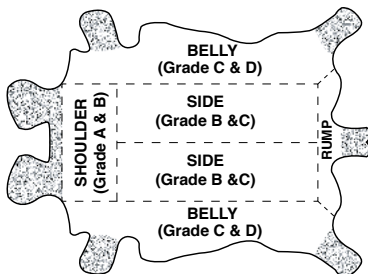

PRODUCT SPECIFICATIONS

GLL2-SIZE-POB

PREMIUM TOP GRAIN COW LEATHER DRIVERS WITH KEYSTONE THUMB & JERSEY LINING

Material	GRADE	STYLE	CUFF	THUMB	LINING	COLOR	CASE PACK
GRAIN COW	A	GUNN CUT	STRAIGHT	KEYSTONE	JERSEY	NATURAL	10 DZ/CS

GRADES OF LEATHER

GUNN CUT

FEATURES

- FULL GRAIN LEATHER PALM
- KEYSTONE THUMB
- FULL LEATHER BACK
- ELASTIC BACK
- JERSEY LINING

PACKAGING SPECIFICATIONS

MFG#	UPC	SIZE	CASE WEIGHT (lbs)	PALLET	TIER	HIGH	CUBIC FEET	COUNTRY OF ORIGIN
GLL2-SM-P0B	76358396447	SMALL	45.6	16	4	4	2.62	CHINA
GLL2-MD-P0B	76358396448	MEDIUM	45.6	16	4	4	2.62	CHINA
GLL2-LG-P0B	76358396449	LARGE	45.6	16	4	4	2.62	CHINA
GLL2-XL-P0B	76358396450	X-LARGE	45.6	16	4	4	2.62	CHINA