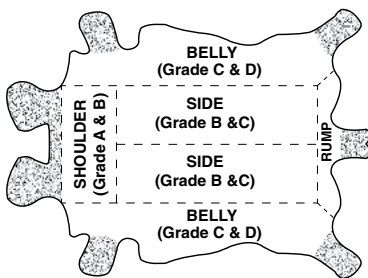

PRODUCT SPECIFICATIONS

GLP1-MN-B2B

GUNN CUT LEATHER PALM WITH RUBBERIZED SAFETY CUFF

Material	STYLE	CUFF	LINING	COLOR	CASE PACK	GRADE
SPLIT COW LEATHER	GUNN CUT	RUBBERIZED SAFETY	COTTON	RED/BLUE/BLACK	10DZ/CS	A

GRADES OF LEATHER

GUNN CUT

FEATURES

- FULL LEATHER PALM
- LEATHER FINGER TIPS
- FULL LEATHER FOREFINGER
- KNUCKLE STRAP
- WING THUMB
- ELASTIC BACK
- RUBBERIZED SAFETY CUFF

PACKAGING SPECIFICATIONS

MFG#	UPC	SIZE	CASE WEIGHT (lbs)	PALLET	TIER	HIGH	CUBIC FEET	COUNTRY OF ORIGIN
GLP1-MN-B2B	76358395519	MENS	77.7	16	4	4	2.63	CHINA