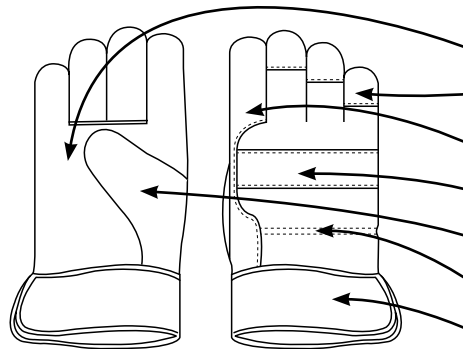

PRODUCT SPECIFICATIONS

GLP1-MN-B2B

GUNN CUT LEATHER PALM WITH RUBBERIZED SAFETY CUFF

Material	STYLE	CUFF	LINING	COLOR	CASE PACK	GRADE
SPLIT COW LEATHER	GUNN CUT	RUBBERIZED SAFETY	COTTON	RED/BLUE/BLACK	10DZ/CS	A

GRADES OF LEATHER

GUNN CUT

FEATURES

- FULL LEATHER PALM
- LEATHER FINGER TIPS
- FULL LEATHER FOREFINGER
- KNUCKLE STRAP
- WING THUMB
- ELASTIC BACK
- RUBBERIZED SAFETY CUFF

PACKAGING SPECIFICATIONS

MFG#	UPC	SIZE	CASE WEIGHT (lbs)	PALLET	TIER	HIGH	CUBIC FEET	COUNTRY OF ORIGIN
GLP1-MN-B2B	76358395519	MENS	77.7	16	4	4	2.63	CHINA