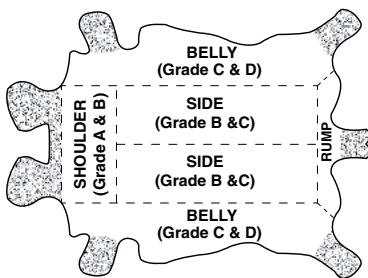

PRODUCT SPECIFICATIONS

GLP1-MN-B7C

GUNN CUT LEATHER PALM WITH RUBBERIZED SAFETY CUFF

Material	STYLE	CUFF	LINING	COLOR	CASE PACK	GRADE
SPLIT COW LEATHER	GUNN CUT	RUBBERIZED SAFETY	COTTON	GREY/ORANGE	10DZ/CS	A

GRADES OF LEATHER

GUNN CUT

FEATURES

- FULL LEATHER PALM
- LEATHER FINGER TIPS
- FULL LEATHER FOREFINGER
- KNUCKLE STRAP
- WING THUMB
- ELASTIC BACK
- RUBBERIZED SAFETY CUFF

PACKAGING SPECIFICATIONS

MFG#	UPC	SIZE	CASE WEIGHT (lbs)	PALLET	TIER	HIGH	CUBIC FEET	COUNTRY OF ORIGIN
GLP1-MN-B7C	76358395000	MENS	64.8	16	4	4	2.75	CHINA