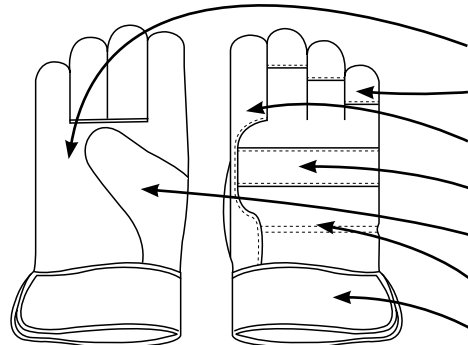

PRODUCT SPECIFICATIONS

GLP1-MN-B7C

GUNN CUT LEATHER PALM WITH RUBBERIZED SAFETY CUFF

Material	STYLE	CUFF	LINING	COLOR	CASE PACK	GRADE
SPLIT COW LEATHER	GUNN CUT	RUBBERIZED SAFETY	COTTON	GREY/ORANGE	10DZ/CS	A

GRADES OF LEATHER

GUNN CUT

FEATURES

- FULL LEATHER PALM
- LEATHER FINGER TIPS
- FULL LEATHER FOREFINGER
- KNUCKLE STRAP
- WING THUMB
- ELASTIC BACK
- RUBBERIZED SAFETY CUFF

PACKAGING SPECIFICATIONS

MFG#	UPC	SIZE	CASE WEIGHT (lbs)	PALLET	TIER	HIGH	CUBIC FEET	COUNTRY OF ORIGIN
GLP1-MN-B7C	76358395000	MENS	64.8	16	4	4	2.75	CHINA