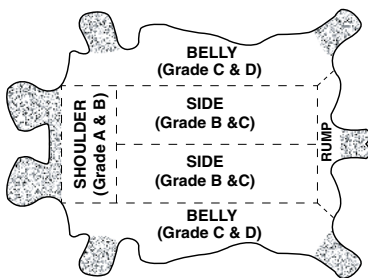

PRODUCT SPECIFICATIONS

GLP1-SIZE-B2D

GUNN CUT LEATHER PALM WITH RUBBERIZED SAFETY CUFF

Material	STYLE	CUFF	LINING	COLOR	CASE PACK	GRADE
SPLIT COW LEATHER	GUNN CUT	RUBBERIZED SAFETY	COTTON	RED/BLUE/BLACK	10DZ/CS	B

GRADES OF LEATHER

GUNN CUT

FEATURES

- FULL LEATHER PALM
- LEATHER FINGER TIPS
- FULL LEATHER FOREFINGER
- KNUCKLE STRAP
- WING THUMB
- ELASTIC BACK
- PASTED SAFETY CUFF

PACKAGING SPECIFICATIONS

MFG#	UPC	SIZE	CASE WEIGHT (lbs)	PALLET	TIER	HIGH	CUBIC FEET	COUNTRY OF ORIGIN
GLP1-MN-B2D	76358395518	MENS	60.8	16	4	4	2.22	CHINA
GLP1-WN-B2D	76358396338	WOMENS	60.8	16	4	4	2.22	CHINA