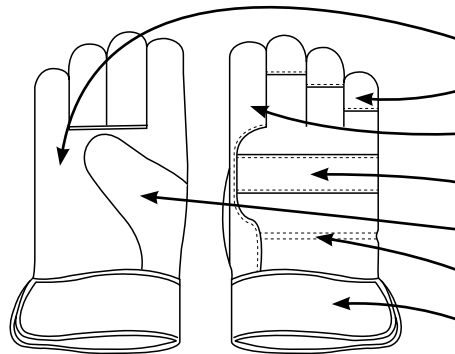

PRODUCT SPECIFICATIONS

GLP1-SIZE-B2D

GUNN CUT LEATHER PALM WITH RUBBERIZED SAFETY CUFF

Material	STYLE	CUFF	LINING	COLOR	CASE PACK	GRADE
SPLIT COW LEATHER	GUNN CUT	RUBBERIZED SAFETY	COTTON	RED/BLUE/BLACK	10DZ/CS	B

GRADES OF LEATHER

GUNN CUT

FEATURES

- FULL LEATHER PALM
- LEATHER FINGER TIPS
- FULL LEATHER FOREFINGER
- KNUCKLE STRAP
- WING THUMB
- ELASTIC BACK
- PASTED SAFETY CUFF

PACKAGING SPECIFICATIONS

MFG#	UPC	SIZE	CASE WEIGHT (lbs)	PALLET	TIER	HIGH	CUBIC FEET	COUNTRY OF ORIGIN
GLP1-MN-B2D	76358395518	MENS	60.8	16	4	4	2.22	CHINA
GLP1-WN-B2D	76358396338	WOMENS	60.8	16	4	4	2.22	CHINA