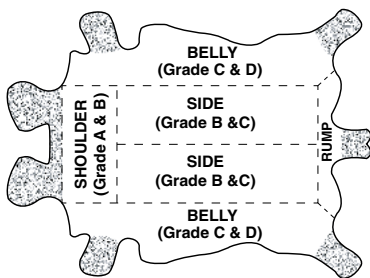

## GLP1-SIZE-G1C

### GUNN CUT LEATHER WITH 4 ½” RUBBERIZED SAFETY CUFF

Material	STYLE	CUFF	LINING	COLOR	CASE PACK	GRADE
SPLIT COW LEATHER	GUNN CUT	RUBBERIZED GAUNTLET	COTTON	GREEN/PINK	10DZ/CS	A/B

#### GRADES OF LEATHER

### PACKAGING SPECIFICATIONS

MFG#	UPC	SIZE	CASE WEIGHT (lbs)	PALLET	TIER	HIGH	CUBIC FEET	COUNTRY OF ORIGIN
GLP1-MN-G1C	76358390013	MENS	74.4	16	4	4	2.97	CHINA
GLP1-XL-G1C	76358396344	X-LARGE	76.6	16	4	4	3.01	CHINA