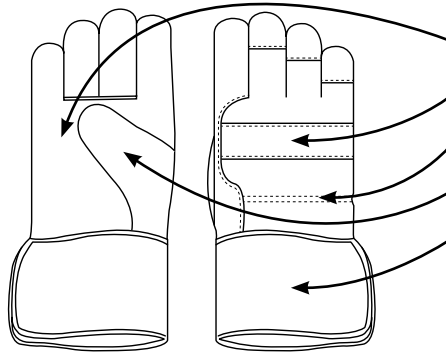

GUNN CUT

FEATURES

- FULL LEATHER PALM
- KNUCKLE STRAP
- ELASTIC BACK
- WING THUMB
- 4 ½” RUBBERIZED SAFETY CUFF

PACKAGING SPECIFICATIONS

MFG#	UPC	SIZE	CASE WEIGHT (lbs)	PALLET	TIER	HIGH	CUBIC FEET	COUNTRY OF ORIGIN
GLP1-MN-G1C	76358390013	MENS	74.4	16	4	4	2.97	CHINA
GLP1-XL-G1C	76358396344	X-LARGE	76.6	16	4	4	3.01	CHINA